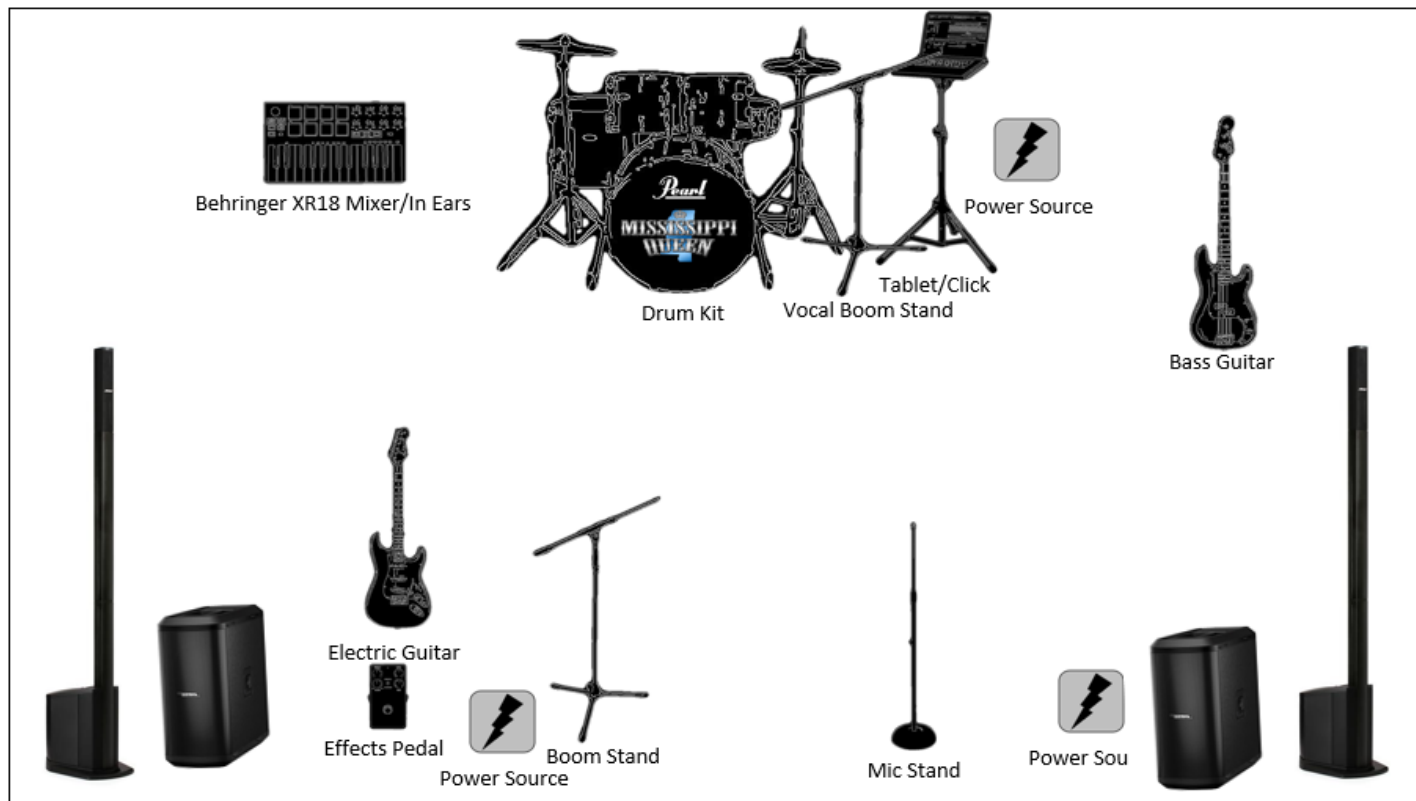

Stage Plot

Inputs

1	Amy Vocal (wireless Shure)	9	Joe Vocal (near hi hat)	17	
2	Witt Vocal (wired)	10	Amy retro mic (XLR)	18	
3	Tom 1	11		19	
4	Tom 2	12		20	
5	Kick	13		21	
6	Witt Guitar (XLR)	14		22	
7	Bass guitar	15		23	
8	Click (tablet) XLR	16		24